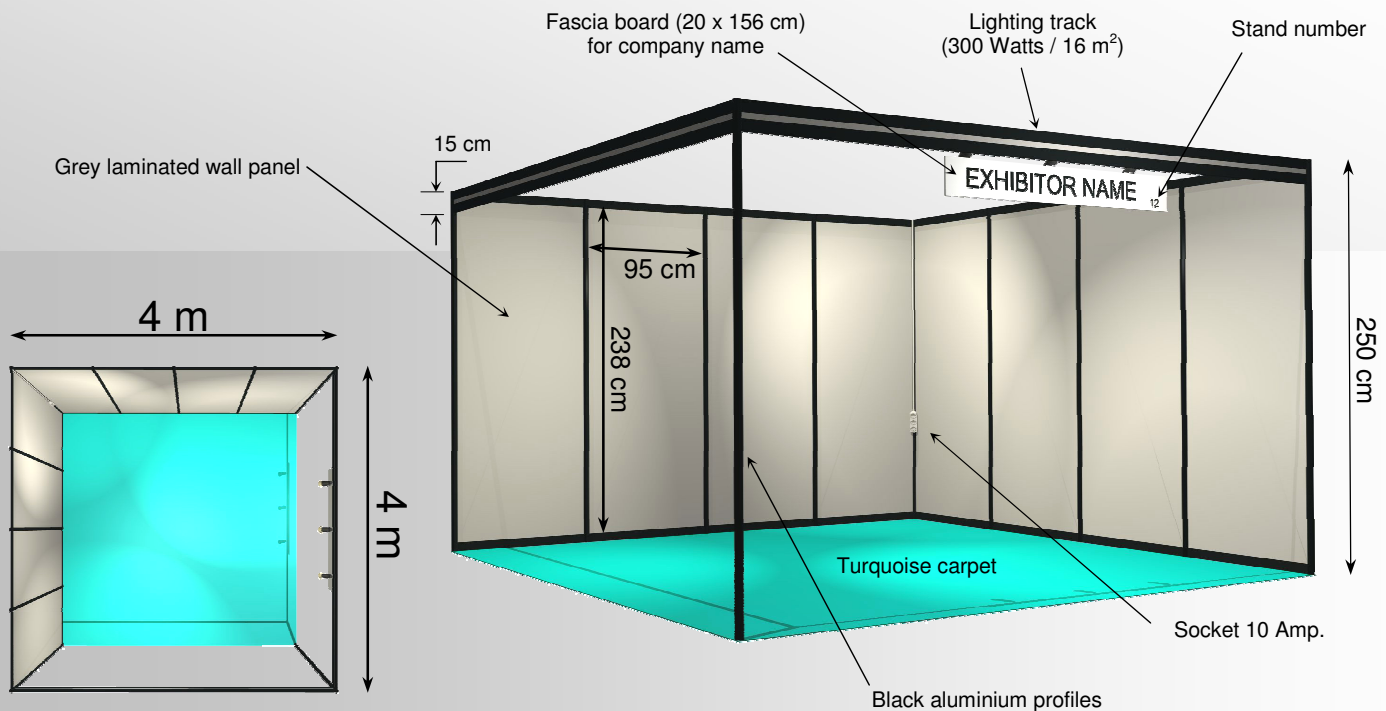

Basic power supply is INCLUDED in the prices below

OPTION A: Shell scheme only: €88/m²

THIS ILLUSTRATION DEPICTS AN EXAMPLE OF A 16m² STAND

Please check your own space allocation for dimensions, number and location of open sides, etc.

NB = Option A includes spotlights and sockets as per table below

OPTION B: Shell scheme + furniture: €103/m²

Shell scheme specification as above plus the following furniture:

code	up to:	16 m ²	32 m ²	48 m ²	64 m ²
202	Table cm 130 x 60 x h74	1	2	2	2
101	Black PVC chair	3	4	6	6
454	Reception counter cm 100 x 50 x h107	1	2	3	4
113	Stool	1	2	3	4
423	Wall coat rack	1	1	2	2
421	Waste paper basket	1	2	2	2
701	Spotlight 100 Watt	3	6	9	12
715	Socket 10 Amp.	1	2	3	3

(Items cannot be interchanged nor refunds made on items not required)

FASCIA SIGNWRITING (max. 30 letters) is included in option A and B. Please complete the relevant form in the Technical Handbook, which will be available before the show.